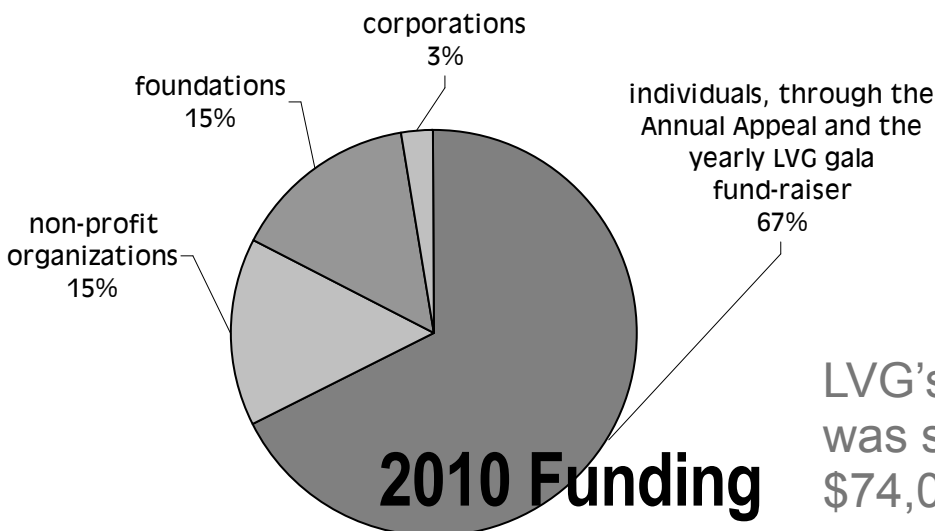

LVG acquired nonprofit status in 2009 and has since experienced exceptional growth. In 2010, the organization operated on a budget of approximately \$74,000 made possible by donations from individuals, corporations, foundations, and other nonprofits.

**Jamie Buck,
Information Officer**

LVG's 2010 operating budget was slightly more than \$74,000.

Thank You to Our Donors

In particular, we would like to thank St. John's Church in New Milford, which has housed us almost since our inception, at 7 Whittlesey Avenue.